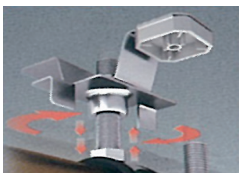

Rod hanger ATV

Advantages

ATV 4, 5, 6

ATV 8
with height adjustment

ATVS 8

- Fast mounting with gas nailer FORCE ONE
- Metric connecting thread for installation with anchor rod
- ATV8: Easy and quick adjustment of the anchor rod

Mounting

ATV 4, 5, 6

ATV 8

ATV, ATVS

Type	Art-No	Metric thread	€/ 100 pcs	 [pcs]	 [pcs]
ATV4	9TV4	M4		100	600
ATV5	9TV5	M5		100	600
ATV6	9TV6	M6		100	600
ATV8	9TV8	M8		50	450
ATVS8	9TVS8	M8		50	450

Compatible with gas nailer **FORCE ONE**, Powers Trak It® C3, Spit Pulsa 700E/800E