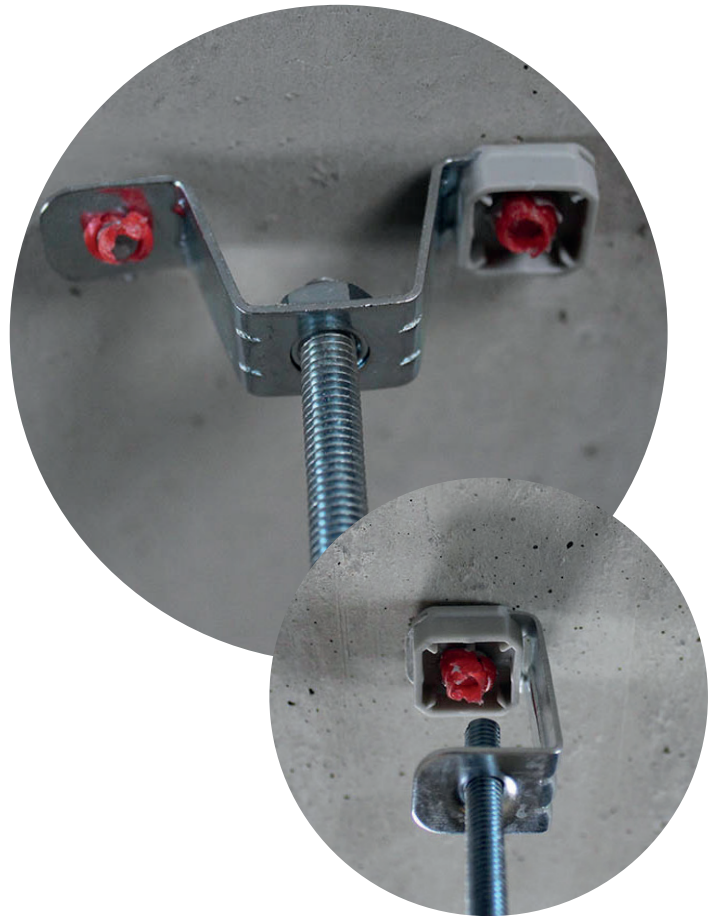

Rod hanger ATV

Advantages

ATV 4, 5, 6

ATV 8
with height adjustment

ATVS 8

- Fast mounting with gas nailer FORCE ONE
- Metric connecting thread for installation with anchor rod
- ATV8: Easy and quick adjustment of the anchor rod

Mounting

ATV 4, 5, 6

ATV 8

ATV, ATVS

Type	Art-No	Metric thread	€/ 100 pcs	 [pcs]	 [pcs]
ATV4	9TV4	M4		100	600
ATV5	9TV5	M5		100	600
ATV6	9TV6	M6		100	600
ATV8	9TV8	M8		50	450
ATVS8	9TVS8	M8		50	450

Compatible with gas nailer **FORCE ONE**, Powers Trak It® C3, Spit Pulsa 700E/800E