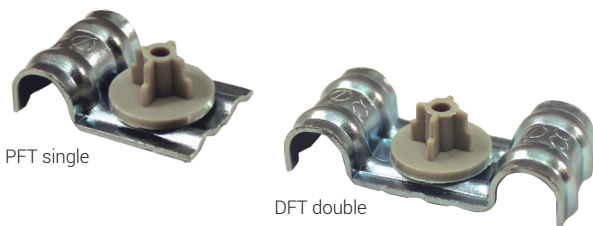

# Metal conduit clip PFT & DFT

## Advantages

PFT single

DFT double

- Simple and quick mounting option for fire alarm cables, cables or pipes
- Very fast installation of electric cables, flexible and rigid cable conduits, water and heating pipes
- Support rib for high stability of the clip and secure hold

## Mounting

Type	Art-No	Pipe-Ø		€/100 pcs	[pcs]	[pcs]
		Copper [mm]	Steel [mm]			
PFT 5	95PFT	5	-		100	1.800
PFT 6	96PFT	6	-		100	1.800
PFT 7	97PFT	7	-		100	1.800
PFT 8	98PFT	8	-		100	1.800
PFT 10	910PFT	10	1/8"		100	1.800
PFT 12	912PFT	12	-		100	1.800
PFT 14	914PFT	14	-		100	900